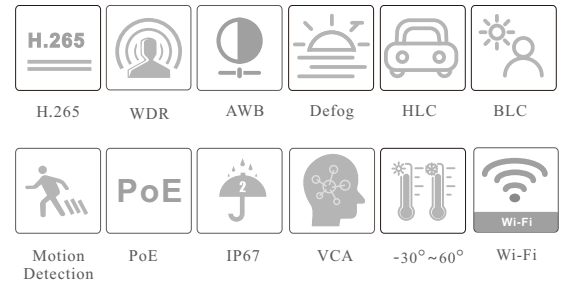

CAMERA

TD-9441S4

4MP IR Water-proof Bullet Network Camera

- H.265 /H.264/MJPEG coding
- Max.resolution: 4MP (2560 × 1440)
- ICR auto switch, true day / night vision
- 3D DNR, WDR, HLC, BLC, smart IR, etc.
- ROI coding
- 20~30m IR night view distance
- Built-in micro SD card slot, up to 256GB
- DC12V/PoE power supply
- IP 67 ingress protection
- Support Wi-Fi
- Support three streams
- Support remote monitoring by smart phones& tablet PCs with iOS and Android OS
- Intelligent analytics