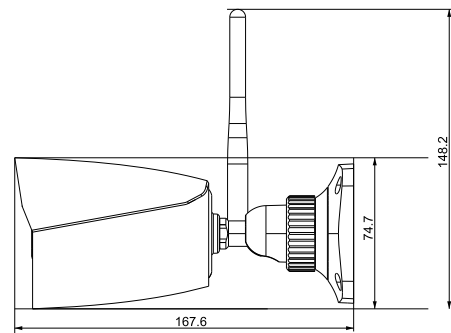

Wi-Fi	
Wireless Standards	IEEE802.11b/g/n
Frequency Range	2.4GHz ~ 2.4835 GHz
Channel Bandwidth	20MHz
Security	WEP, WPA-PSK/WPA2-PSK
Wireless Range	80m
Transfer Rates	11b: 11Mbps 11g: 54Mbps 11n: up to 150Mbps
Others	
Power Supply	DC12V/PoE
Power Consumption	< 5W
Operating Environment	-30 °C ~ 60 °C (-22°F~140°F); Humidity: less than 95 % (non-condensing)
Storage Environment	-30 °C ~ 65°C (-22°F~149°F), Humidity: less than 95 % (non-condensing)
Dimensions (mm)	167.6 × 74.7 × 148.2
Weight (net)	Approx. 0.465KG
Installation	Ceiling mounting; Wall mounting
Certificate	CE, FCC
Environmental Protection	Complies with Directive EU RoHS, WEEE(2012/19/EU), directive 94/62/EC and REACH(EC1907/2006)

DIMENSIONS